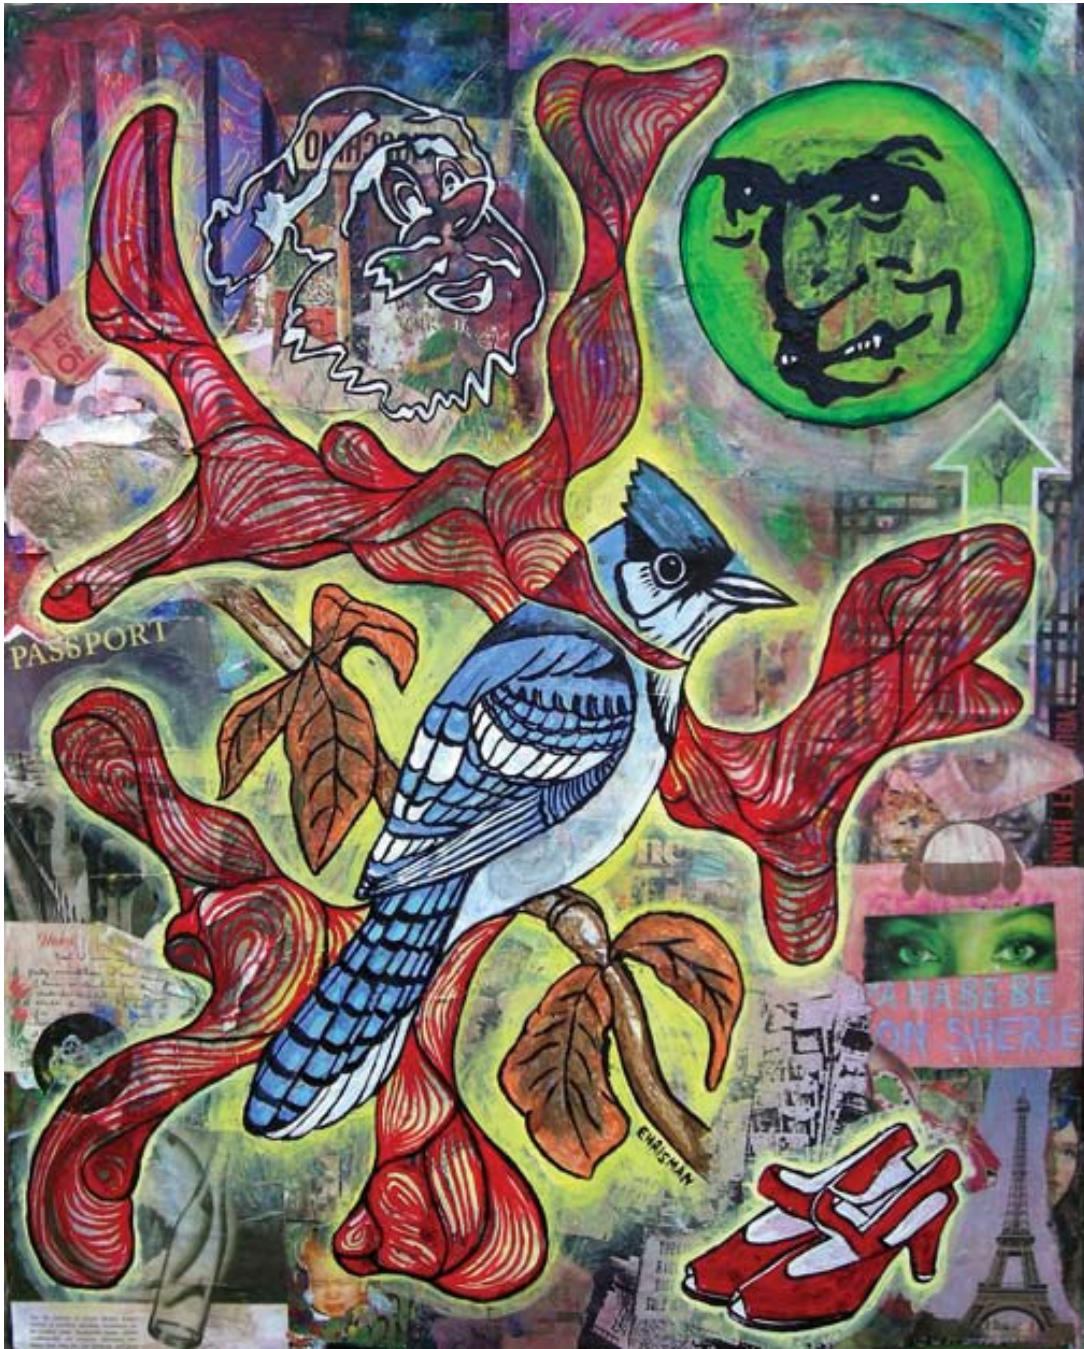

16 SHELLS FROM A 30-UGHT-6

Mixed media on canvas

Aprox 16 x 20" - custom frame

Scott L. Ehrisman © 2008

FOR SALE - BEST OFFER

WHISTLIN' PAST THE GRAVEYARD

Mixed media on paper & masonite

Aprox 16 x 16" - custom frame

ROMEO IS BLEEDING

Mixed media canvas

Aprox 16 x 20" - custom frame

Scott L. Ehrisman © 2008

SALE PENDING - BEST OFFER

THE BLACK RIDER

Acrylic on two separate canvases

Aprox 10 x 14" (each) - (one) custom frame

Scott L. Ehrisman © 2008

FOR SALE - BEST OFFER

CHOCOLATE JESUS

Mixed Media on wood
Aprox 6 x 16" - custom frame

Scott L. Ehrisman © 2008

FOR SALE - BEST OFFER

Red Shoes by the Drugstore

Mixed Media on canvas

16" x 20" - custom frame

Scott L. Ehrisman © 2008

FOR SALE - BEST OFFER

TIME

Acrylic and collage on masonite

Aprox 16 x 20" - custom frame

Scott L. Ehrisman © 2008

FOR SALE - BEST OFFER