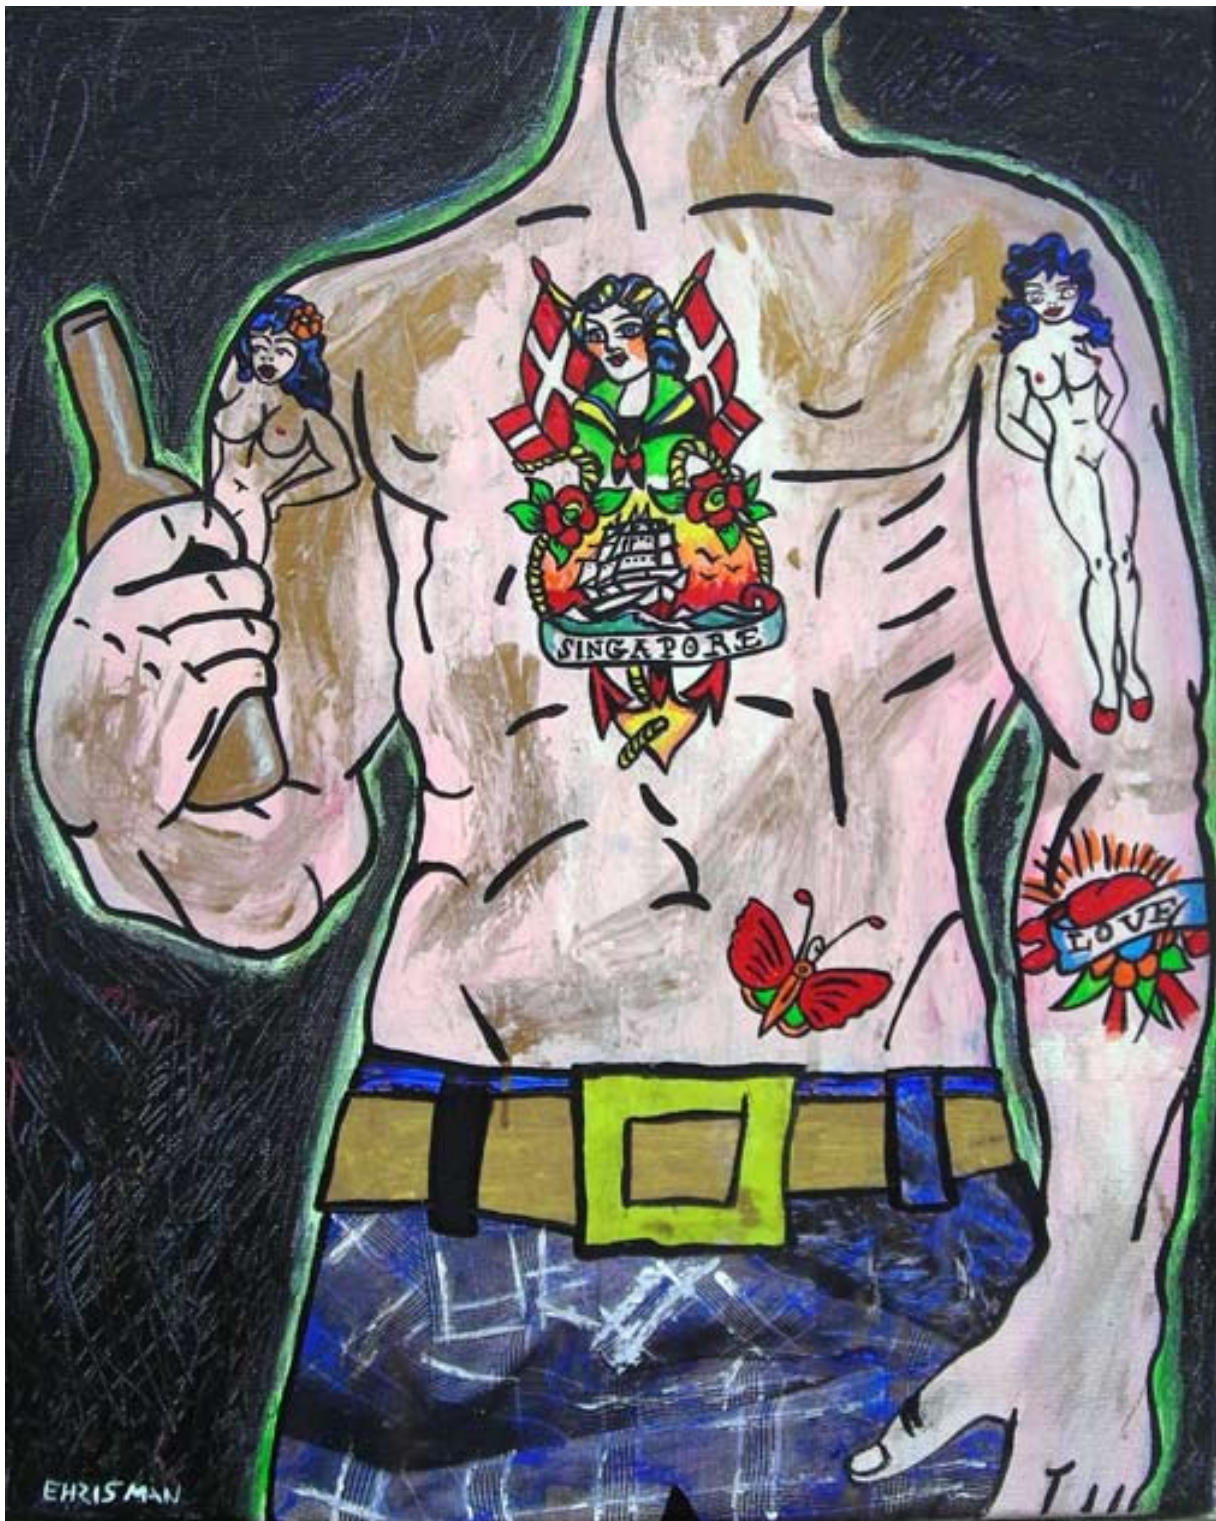

16 SHELLS FROM A 30-UGHT-6

Mixed media on canvas

Aprox 16 x 20" - custom frame

Scott L. Ehrisman © 2008

FOR SALE - BEST OFFER

WHISTLIN' PAST THE GRAVEYARD

Mixed media on paper & masonite

Aprox 16 x 16" - custom frame

ROMEO IS BLEEDING

Mixed media canvas

Aprox 16 x 20" - custom frame

Scott L. Ehrisman © 2008

SALE PENDING - BEST OFFER

THE BLACK RIDER

Acrylic on two separate canvases

Aprox 10 x 14" (each) - (one) custom frame

Scott L. Ehrisman © 2008

FOR SALE - BEST OFFER

CHOCOLATE JESUS

Mixed Media on wood
Aprox 6 x 16" - custom frame

Scott L. Ehrisman © 2008

FOR SALE - BEST OFFER

Red Shoes by the Drugstore

Mixed Media on canvas

16" x 20" - custom frame

Scott L. Ehrisman © 2008

FOR SALE - BEST OFFER

TIME

Acrylic and collage on masonite

Aprox 16 x 20" - custom frame

Scott L. Ehrisman © 2008

FOR SALE - BEST OFFER