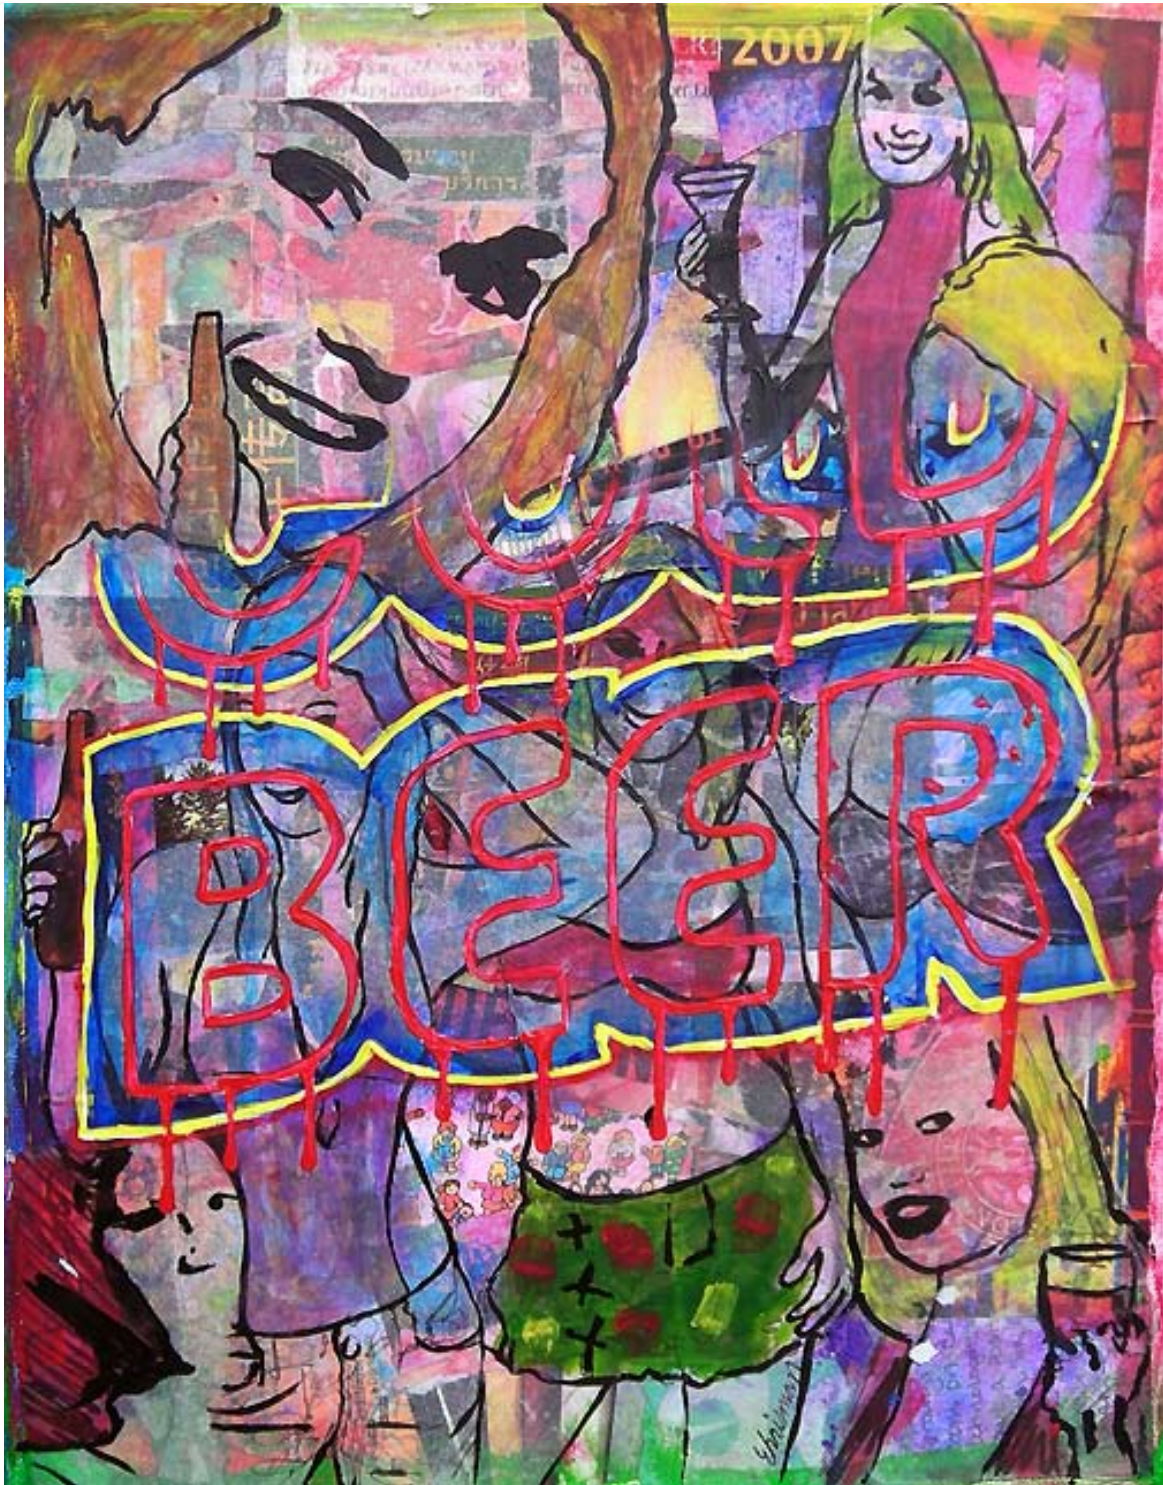

16 SHELLS FROM A 30-UGHT-6

Mixed media on canvas

Aprox 16 x 20" - custom frame

Scott L. Ehrisman © 2008

FOR SALE - BEST OFFER

WHISTLIN' PAST THE GRAVEYARD

Mixed media on paper & masonite

Aprox 16 x 16" - custom frame

ROMEO IS BLEEDING

Mixed media canvas

Aprox 16 x 20" - custom frame

Scott L. Ehrisman © 2008

SALE PENDING - BEST OFFER

THE BLACK RIDER

Acrylic on two separate canvases

Aprox 10 x 14" (each) - (one) custom frame

SINGAPORE

Acrylic and collage on canvas
Aprox 11 x 14" - custom frame

Scott L. Ehrisman © 2008

FOR SALE - BEST OFFER

\$29.00

Acrylic and silicon particles on masonite

Aprox 20 x 16" - custom frame

Scott L. Ehrisman © 2008

FOR SALE - BEST OFFER

WARM BEER AND COLD WOMEN

Acrylic and collage on canvas

Aprox 11 x 14" - custom frame

Scott L. Ehrisman © 2008

FOR SALE - BEST OFFER