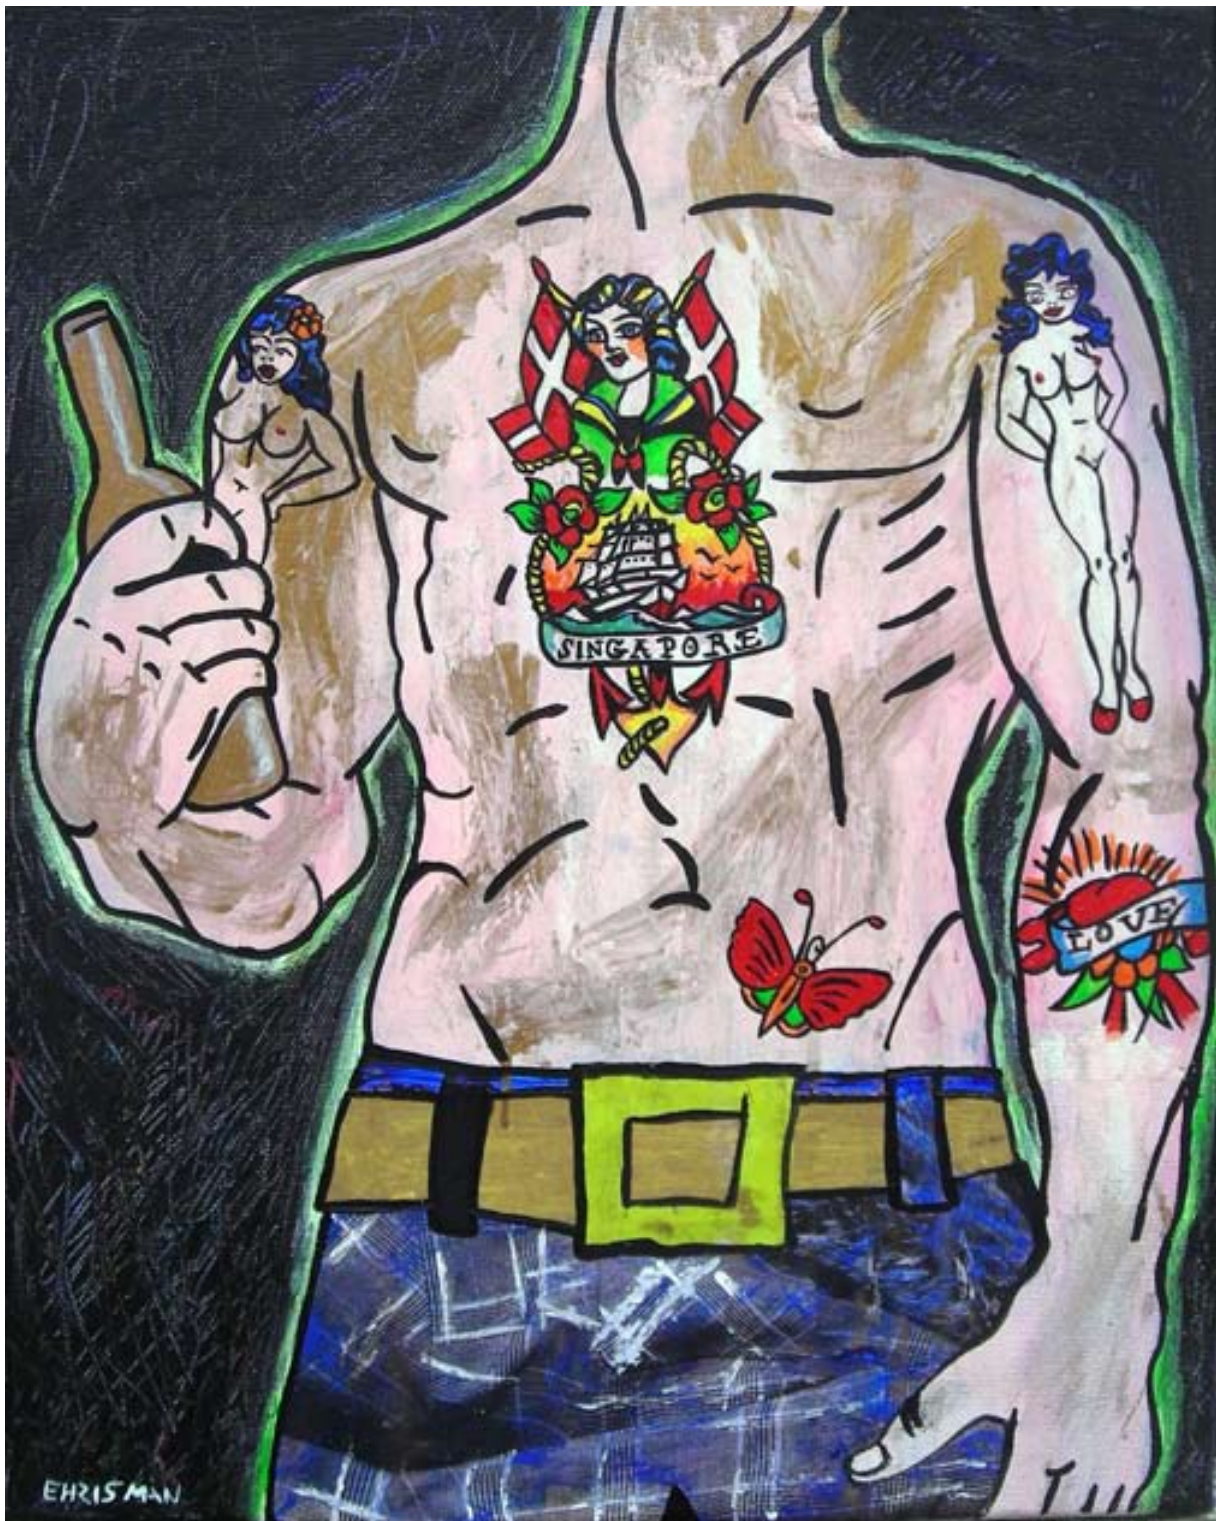

SINGAPORE

Acrylic and collage on canvas
Aprox 11 x 14" - custom frame

Scott L. Ehrisman © 2008

FOR SALE - BEST OFFER