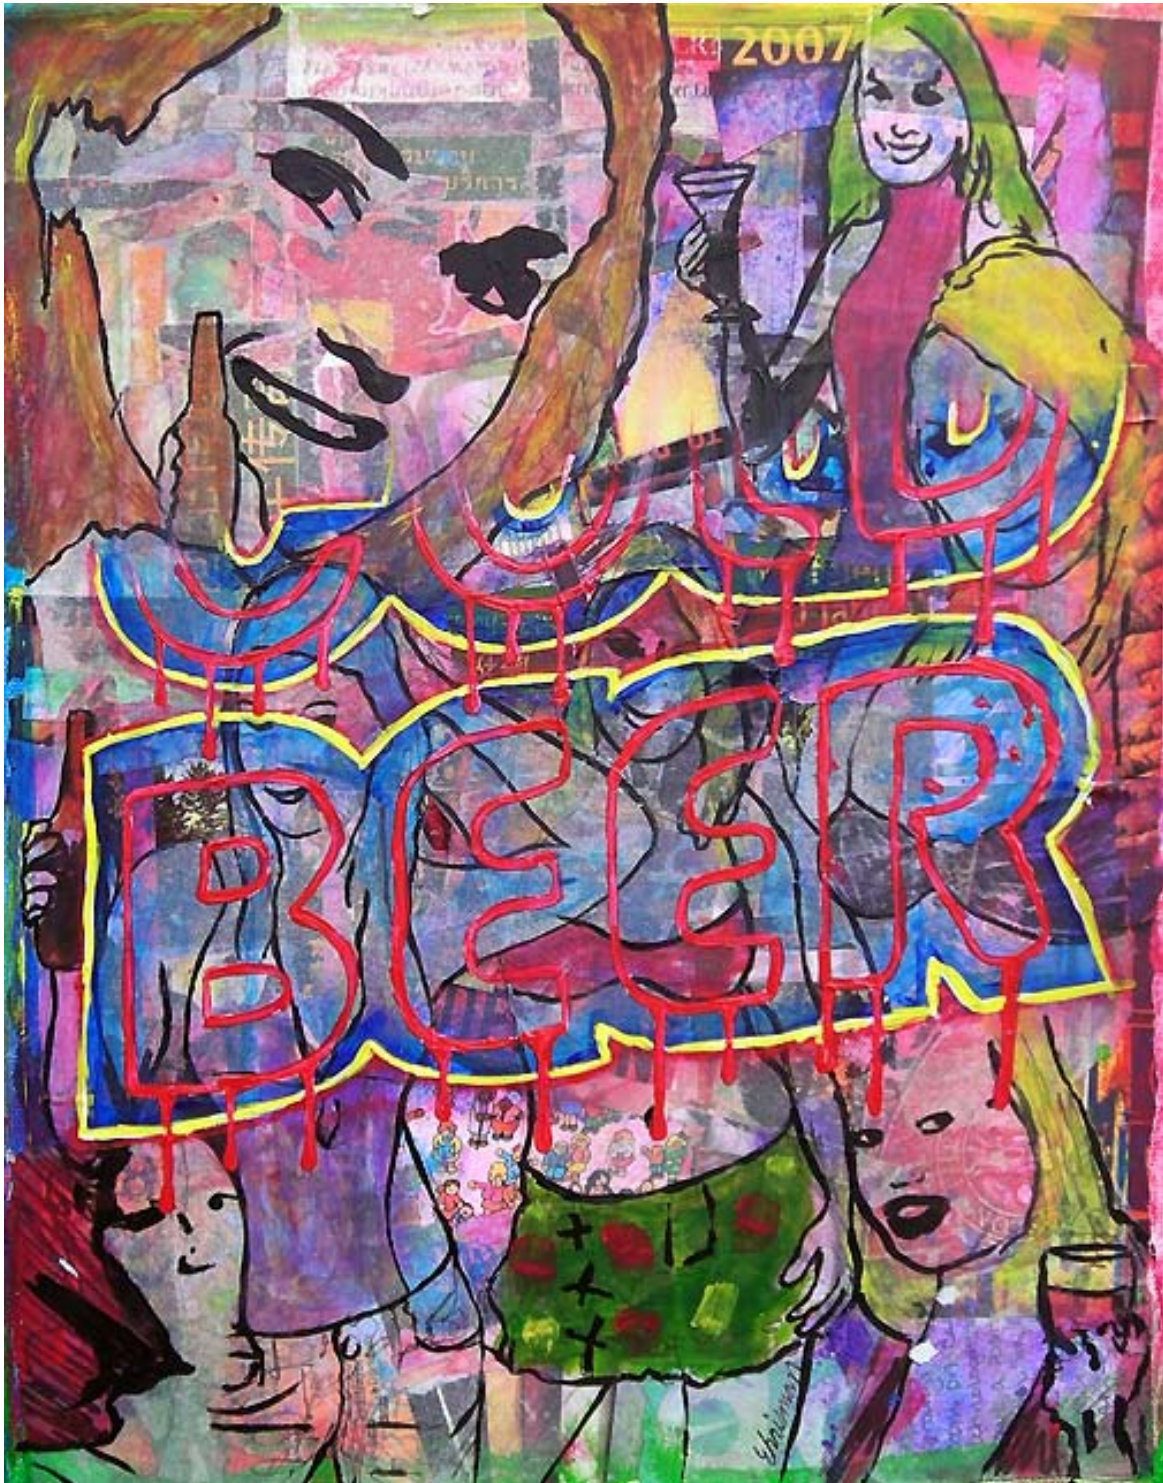

16 SHELLS FROM A 30-UGHT-6

Mixed media on canvas

Aprox 16 x 20" - custom frame

Scott L. Ehrisman © 2008

FOR SALE - BEST OFFER

WHISTLIN' PAST THE GRAVEYARD

Mixed media on paper & masonite

Aprox 16 x 16" - custom frame

Scott L. Ehrisman © 2008

FOR SALE - BEST OFFER

STEP RIGHT UP

Mixed media on wood

Aprox 50 x 12" - custom frame

Scott L. Ehrisman © 2008

FOR SALE - BEST OFFER

PLEASE CALL ME BABY

Scott L. Ehrisman © 2008

SALE PENDING - BEST OFFER

THE BLACK RIDER

Acrylic on two separate canvases

Aprox 10 x 14" (each) - (one) custom frame

Scott L. Ehrisman © 2008

FOR SALE - BEST OFFER

CHOCOLATE JESUS

FOR SALE - BEST OFFER

\$29.00

Acrylic and silicon particles on masonite

Aprox 20 x 16" - custom frame

Scott L. Ehrisman © 2008

FOR SALE - BEST OFFER

WARM BEER AND COLD WOMEN

Acrylic and collage on canvas